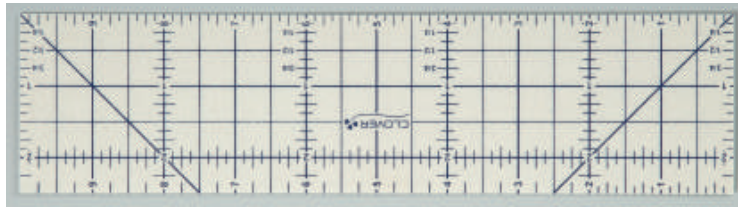

of fabric. Press with or without an iron. Soft grip for secure and easy handling. Left/right handed.

POINT 2 POINT TURNER ART NO. 7803

Turn every point perfectly. Features two turner tips, hera marker, finger presser and two curved edges to push out along curved or long seams. Ideal for point turning, detail work, pressing seams or marking fabric. Left/right handed.

HOT HEMMER

ART NO. 7806

Measure, mark, and press hems and more in one step. Great for purse handles, binding, hems, rounded corners, interior and miter corners. Heat resistant, thin, accurate ruler can be pressed with dry/steam iron, features non-slip surface to hold fabric for precise

HOT RULER

ART NO. 7811

Measure, mark and press hems and more in one step. Great for deep hems, long hems and to miter corners. Heat resistant, thin, accurate ruler can be pressed with dry/steam iron, features non-slip surface to hold fabric for precise results. No more burnt fingers!

ROLL & PRESS

ART NO. 7812

Roll to press seam or fold. The Roll & Press will not pull, stretch or distort fabric and is great when pressing bias. The wheel is tapered to focus pressure on seam and it prevents seam impression on the right side of the project. Features a comfortable, and ergonomic handle. Great to use next to your machines for a quick press before sewing.