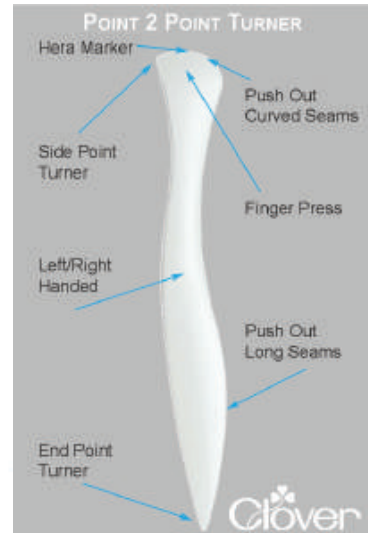

Clover Pressing Guide: For perfection pressing

Check out Clover's **extensive** offering of pressing tools!

www.clover-usa.com

IRON FINGER ART NO. 7802

Multi-purpose, heat resistant pressing tool to use in place of your finger at the iron. Spatula end for finger pressing, point turning and gripping fabric to hold in place. While pressing tiny areas Use handle as a seam roll to press seams open in hard to reach places such as seams and straps without leaving an imprint of seam on right side

of fabric. Press with or without an iron. Soft grip for secure and easy handling. Left/right handed.

POINT 2 POINT TURNER ART NO. 7803

Turn every point perfectly. Features two turner tips, hera marker, finger presser and two curved edges to push out along curved or long seams. Ideal for point turning, detail work, pressing seams or marking fabric. Left/right handed.

HOT HEMMER

ART NO. 7806

Measure, mark, and press hems and more in one step. Great for purse handles, binding, hems, rounded corners, interior and miter corners. Heat resistant, thin, accurate ruler can be pressed with dry/steam iron, features non-slip surface to hold fabric for precise

HOT RULER

ART NO. 7811

Measure, mark and press hems and more in one step. Great for deep hems, long hems and to miter corners. Heat resistant, thin, accurate ruler can be pressed with dry/steam iron, features non-slip surface to hold fabric for precise results. No more burnt fingers!