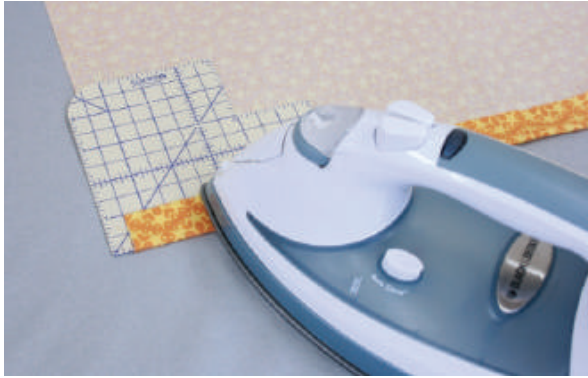

Clover Pressing Guide: For perfection pressing

Check out Clover's **extensive** offering of pressing tools!

www.clover-usa.com

IRON FINGER ART NO. 7802

Multi-purpose, heat resistant pressing tool to use in place of your finger at the iron. Spatula end for finger pressing, point turning and gripping fabric to hold in place. While pressing tiny areas Use handle as a seam roll to press seams open in hard to reach places such as seams and straps without leaving an imprint of seam on right side

of fabric. Press with or without an iron. Soft grip for secure and easy handling. Left/right handed.

POINT 2 POINT TURNER ART NO. 7803

Turn every point perfectly. Features two turner tips, hera marker, finger presser and two curved edges to push out along curved or long seams. Ideal for point turning, detail work, pressing seams or marking fabric. Left/right handed.

HOT HEMMER

ART NO. 7806

Measure, mark, and press hems and more in one step. Great for purse handles, binding, hems, rounded corners, interior and miter corners. Heat resistant, thin, accurate ruler can be pressed with dry/steam iron, features non-slip surface to hold fabric for precise

HOT RULER

ART NO. 7811

Measure, mark and press hems and more in one step. Great for deep hems, long hems and to miter corners. Heat resistant, thin, accurate ruler can be pressed with dry/steam iron, features non-slip surface to hold fabric for precise results. No more burnt fingers!